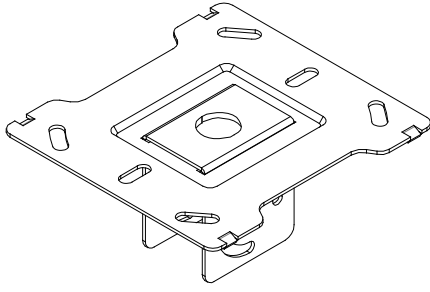

COMPONENT CHECKLIST

Item	Name	QTY
BB	Ceiling Plate	1
CC	Plastic Cover	1
EE	End Cap	1
B1	Open Wrench	1
B2	6mm Hex Key	1
C1	M8x70mm Screw	3
C2	M8 Washer	12
C3	M8x60mm Screw	1
C4	M8 Nut	4
C5	Coach Screw	6
C6	Plastic Anchor	6

BB

CC

EE

B1

B2

C1

C2

C3

C4

C5

C6

PRODUCT DIMENSION

INSTALLATION INSTRUCTION

1. Attach pole to ceiling mount

2. Fix plate to ceiling

a. Brick or concrete