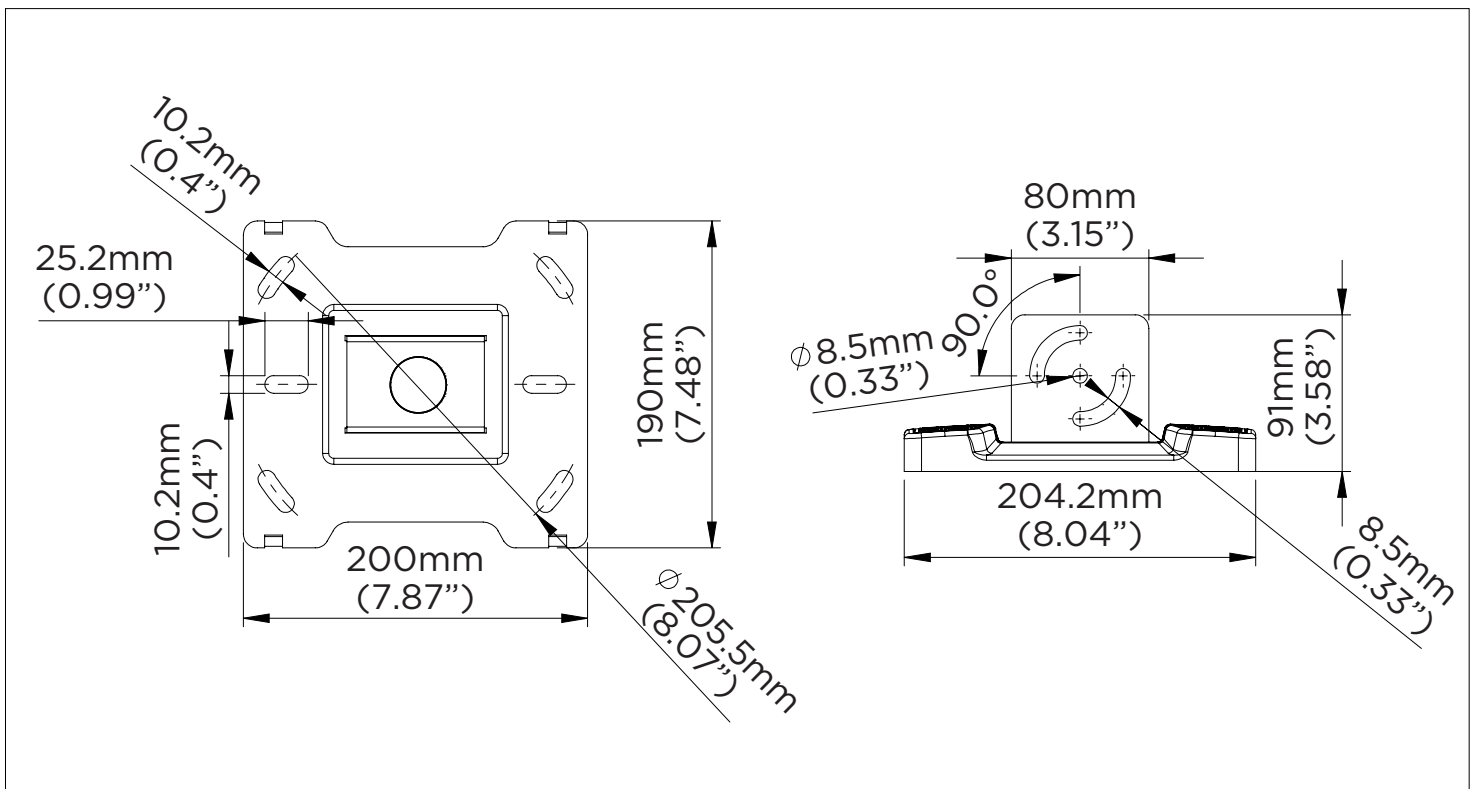

C4

C5

C6

PRODUCT DIMENSION

INSTALLATION INSTRUCTION

1. Attach pole to ceiling mount

2. Fix plate to ceiling

a. Brick or concrete