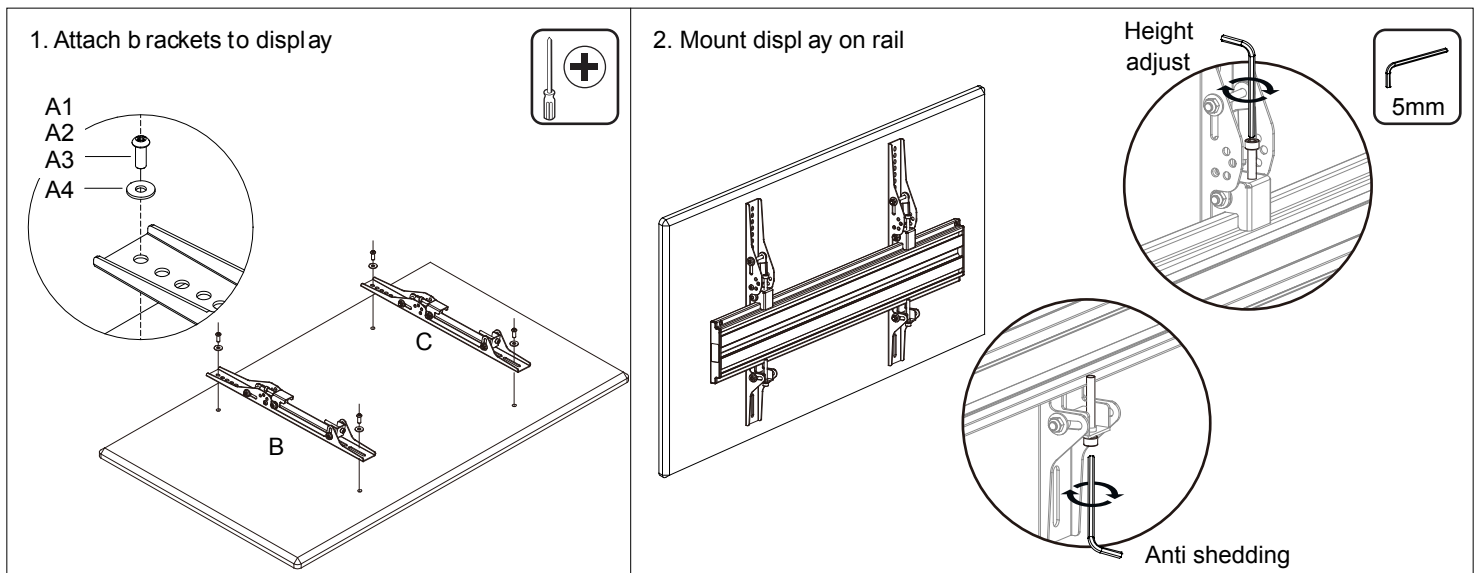

COMPONENT CHECKLIST

Item	Name	QTY
A1	M5 x 15mm Screw	4
A2	M6 x 15mm Screw	4
A3	M8 x 15mm Screw	4
A4	M6 Washer	4
B	Tilt Bracket - Left	1
C	Tilt Bracket - Right	1

PRODUCT DIMENSIONS

INSTALLATION INSTRUCTION