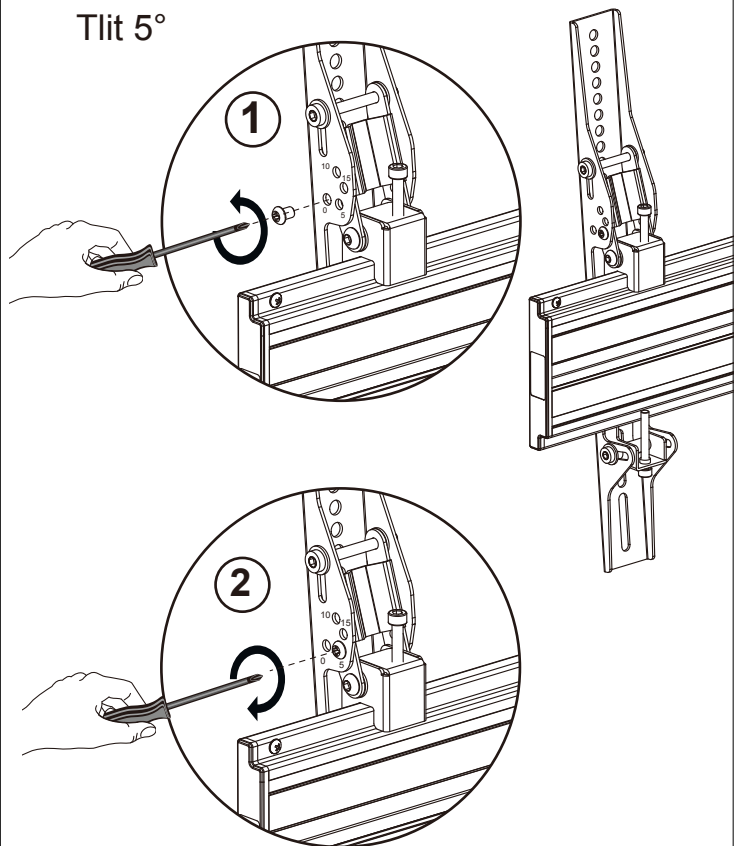

Tlit 0°

Tlit 5°

Tlit 10°

Tlit 15°