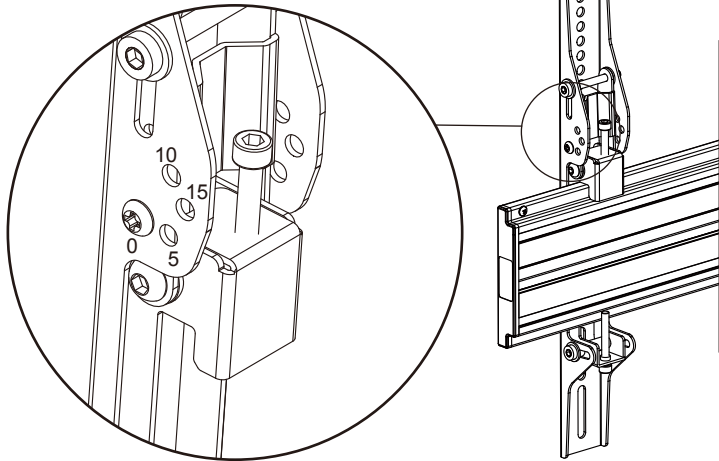

Tlit 0°

Tlit 5°

Tlit 10°

Tlit 15°