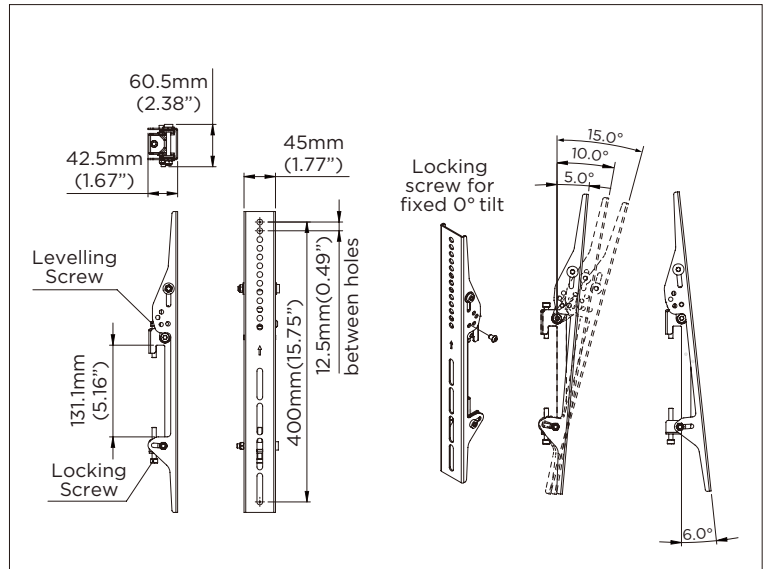

COMPONENT CHECKLIST

Item	Name	QTY
A1	M5 x 15mm Screw	4
A2	M6 x 15mm Screw	4
A3	M8 x 15mm Screw	4
A4	M6 Washer	4
B	Tilt Bracket - Left	1
C	Tilt Bracket - Right	1

PRODUCT DIMENSIONS

INSTALLATION INSTRUCTION

Tlit 0°

Tlit 5°

Tlit 10°

Tlit 15°