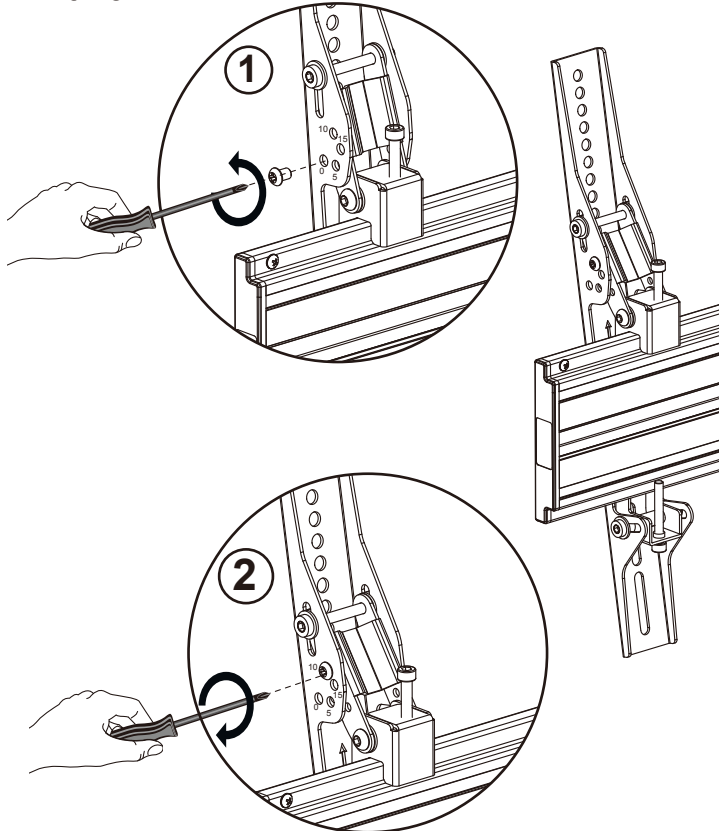

Tlit 0°

Tlit 5°

Tlit 10°

Tlit 15°