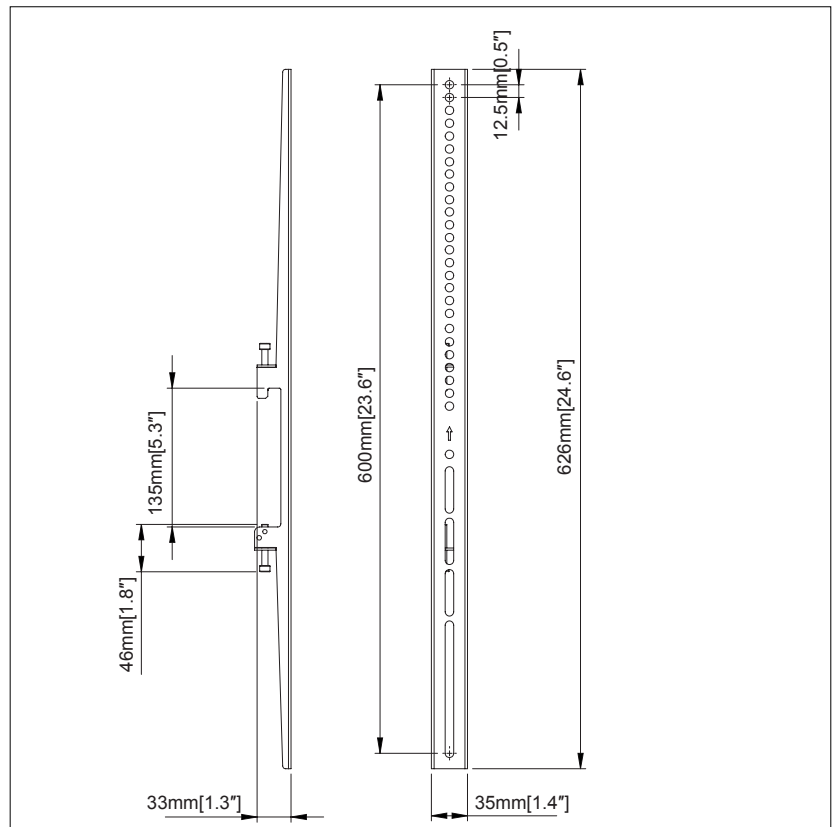

COMPONENT CHECKLIST

Item	Name	QTY
A1	M5 x 15mm Screw	4
A2	M6 x 15mm Screw	4
A3	M8 x 15mm Screw	4
A4	M6 Washer	4
B	Fixed Bracket	2

PRODUCT DIMENSIONS

PRODUCT DIMENSIONS