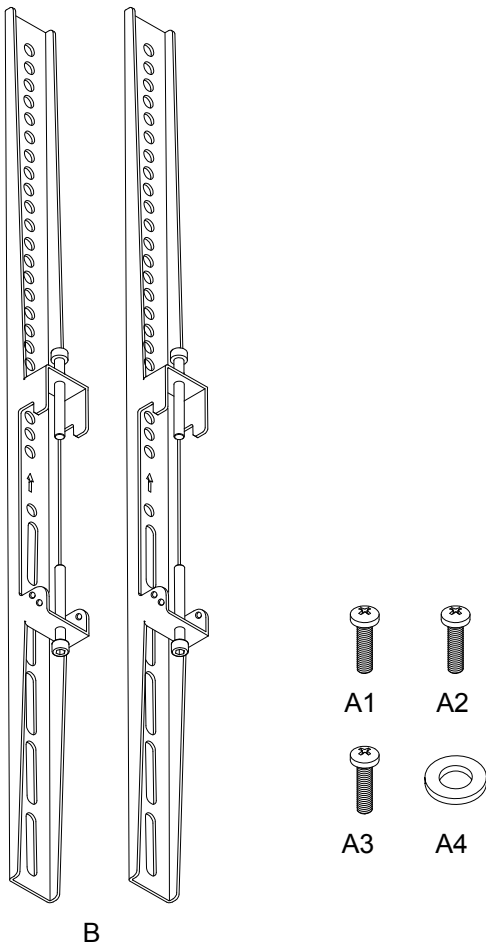

COMPONENT CHECKLIST

Item	Name	QTY
A1	M5 x 15mm Screw	4
A2	M6 x 15mm Screw	4
A3	M8 x 15mm Screw	4
A4	M6 Washer	4
B	Fixed Bracket	2

PRODUCT DIMENSIONS

PRODUCT DIMENSIONS